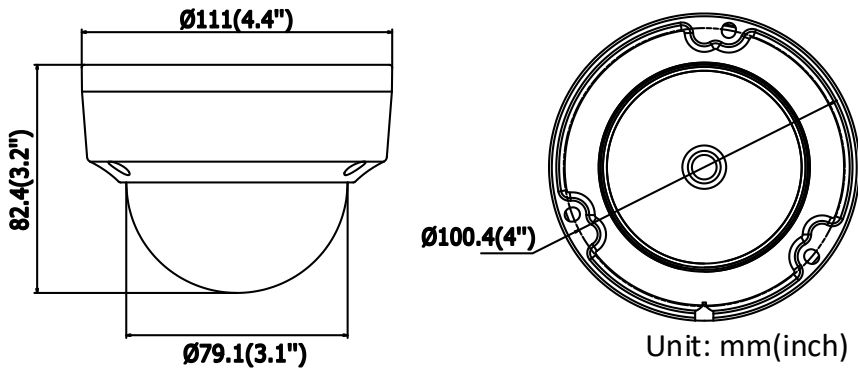

Dimensions

Accessories

Distributed by

HIKVISION

Headquarters
No.555 Qianmo Road, Binjiang District,
Hangzhou 310051, China
T +86-571-8807-5998
overseasbusiness@hikvision.com

Hikvision USA
T +1-909-895-0400
sales.usa@hikvision.com

Hikvision Australia
T +61-2-8599-4233
salesau@hikvision.com

Hikvision India
T +91-22-28469900
sales@pramahikvision.com

Hikvision Canada
T +1-866-200-6690
sales.canada@hikvision.com

Hikvision Thailand
T +662-275-9949
sales.thailand@hikvision.com

Hikvision Europe
T +31-23-5542770
sales.eu@hikvision.com

Hikvision Italy
T +39-0438-6902
info.it@hikvision.com

Hikvision Brazil
T +55 11 3318-0050
Latam.support@hikvision.com

Hikvision Turkey
T +90 [216]521 7070- 7074
sales.tr@hikvision.com

Hikvision Malaysia
T +601-7652-2413
sales.my@hikvision.com

Hikvision UK & Ireland
T +01628-902140
sales.uk@hikvision.com

Hikvision South Africa
Tel: +27 (10) 0351172
sale.africa@hikvision.com

Hikvision France
T +33(0)1-85-330-450
info.fr@hikvision.com

Hikvision Kazakhstan
T +7-727-9730667
nikia.panfilov@hikvision.ru

Hikvision Vietnam
T +84-974270888
sales.vt@hikvision.com

Hikvision UAE
T +971-4-4432090
salesme@hikvision.com

Hikvision Singapore
T +65-6684-4718
sg@hikvision.com

Hikvision Spain
T +34-91-737-16-55
info.es@hikvision.com

Hikvision Tashkent
T +99-87-1238-9438
uzb@hikvision.ru

Hikvision Hong Kong
T +852-2151-1761
info.hk@hikvision.com

Hikvision Russia
T +7-495-669-67-99
saleru@hikvision.com

Hikvision Korea
T +82-(0)31-731-8817
sales.korea@hikvision.com

Hikvision Poland
T +48-22-460-01-50
info.pl@hikvision.com

Hikvision Indonesia
T +62-21-2933759
Sales.Indonesia@hikvision.com

Hikvision Colombia
sales.colombia@hikvision.com